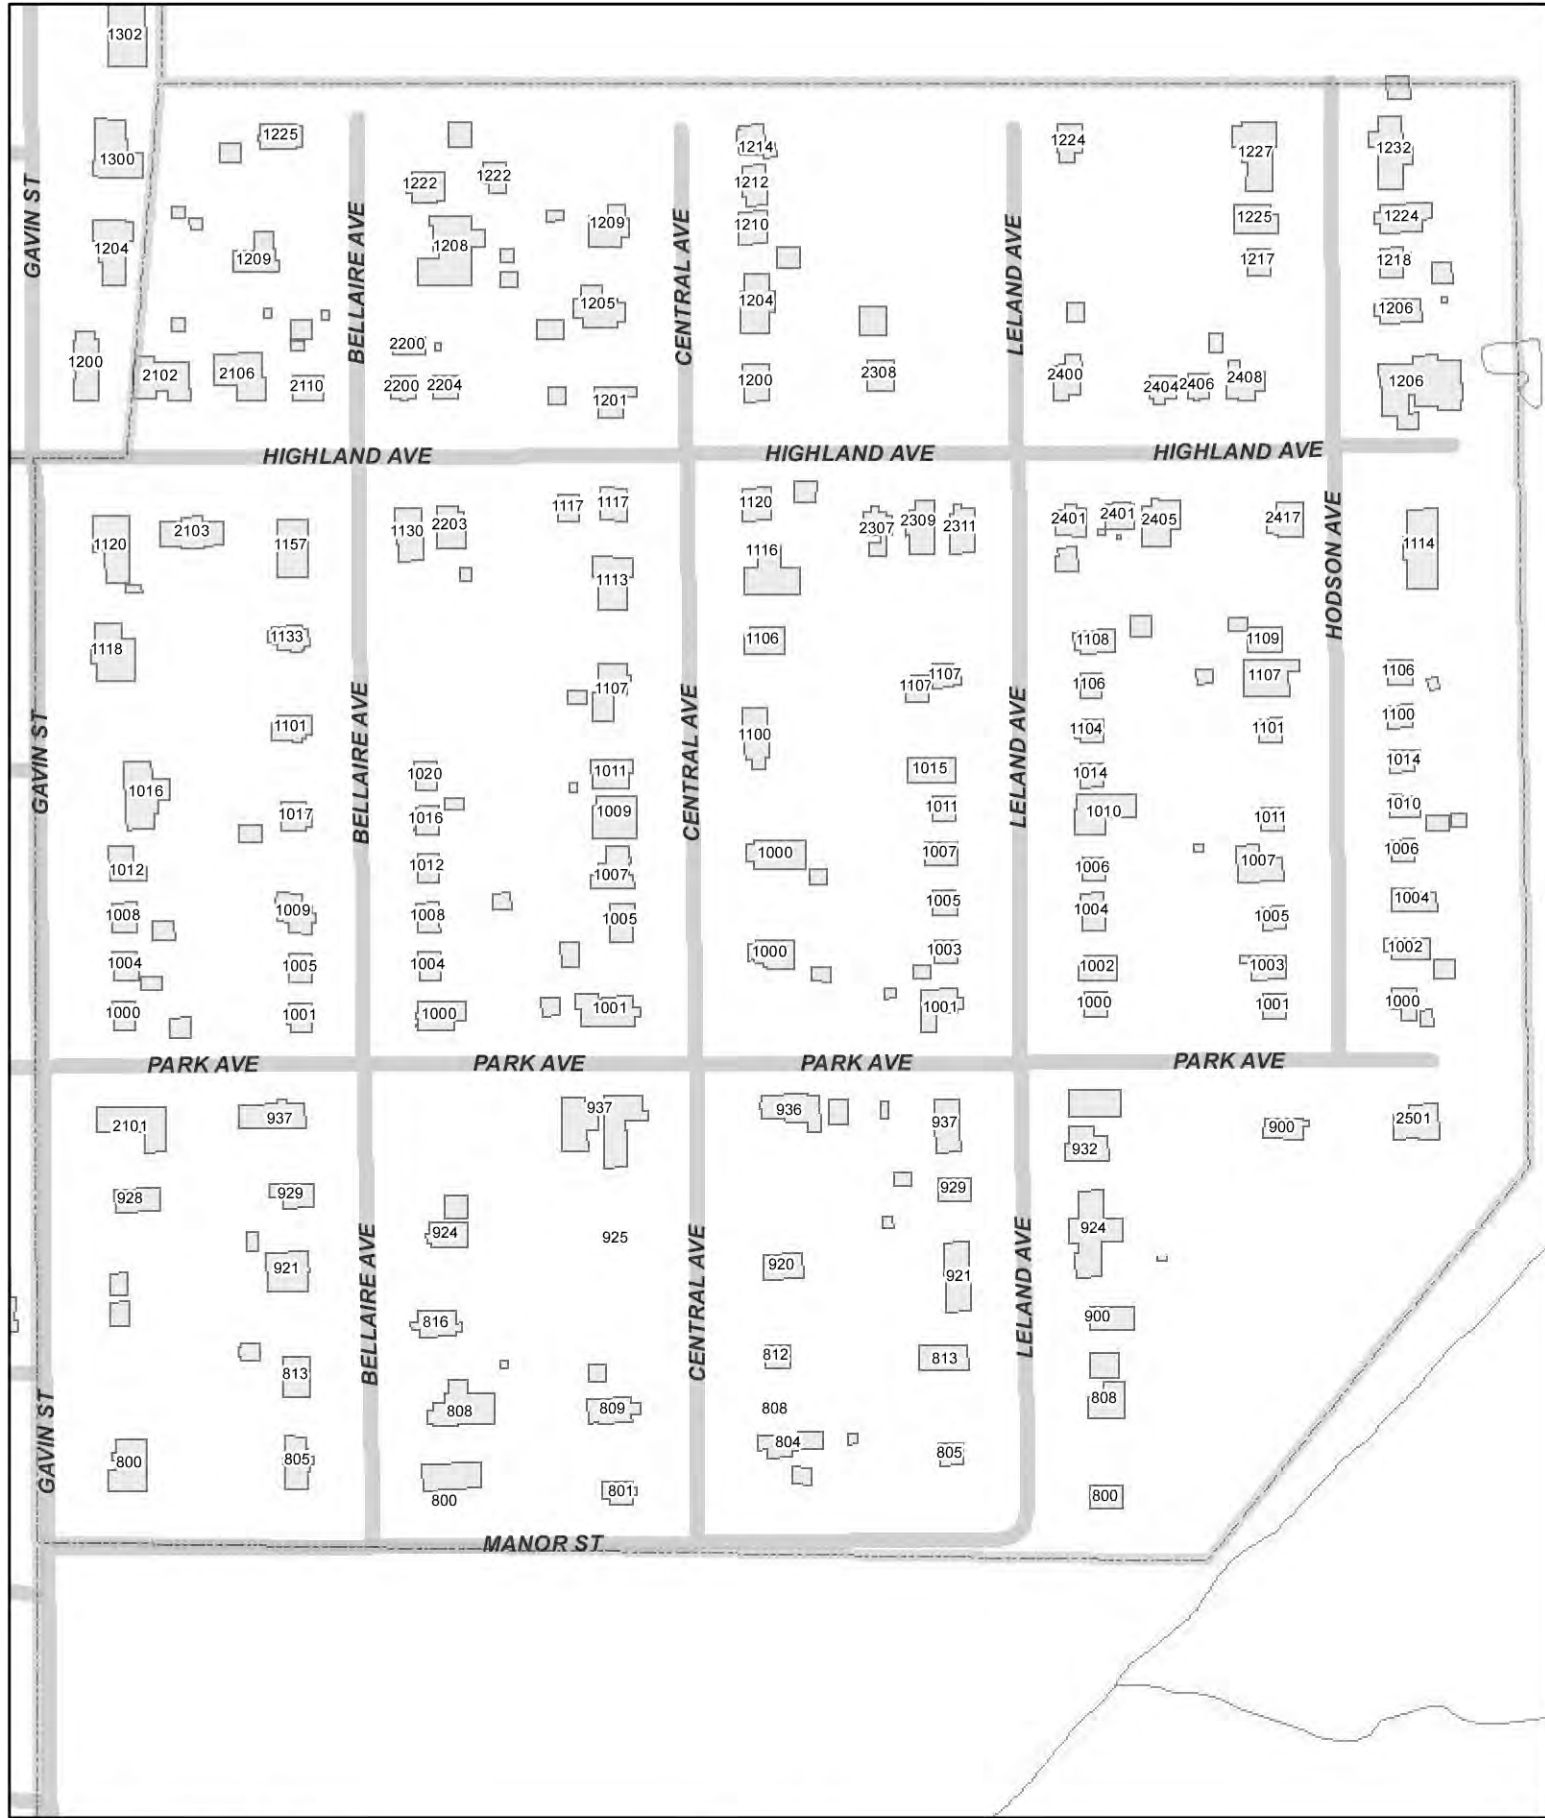

TURNER ST

ELGIN ST

BURNS ST

GAVIN ST

Area 4

Whitely Neighborhood

Map published:
Date: 7/26/2011
Time: 3:45:37 PM

DC GIS

Area 6

Whitely Neighborhood

Created using Delaware County's Geographic Information System (GIS)
 Map features are graphic representations only, refer to plats, deeds and surveys for official information.

Area 7

Whitely Neighborhood