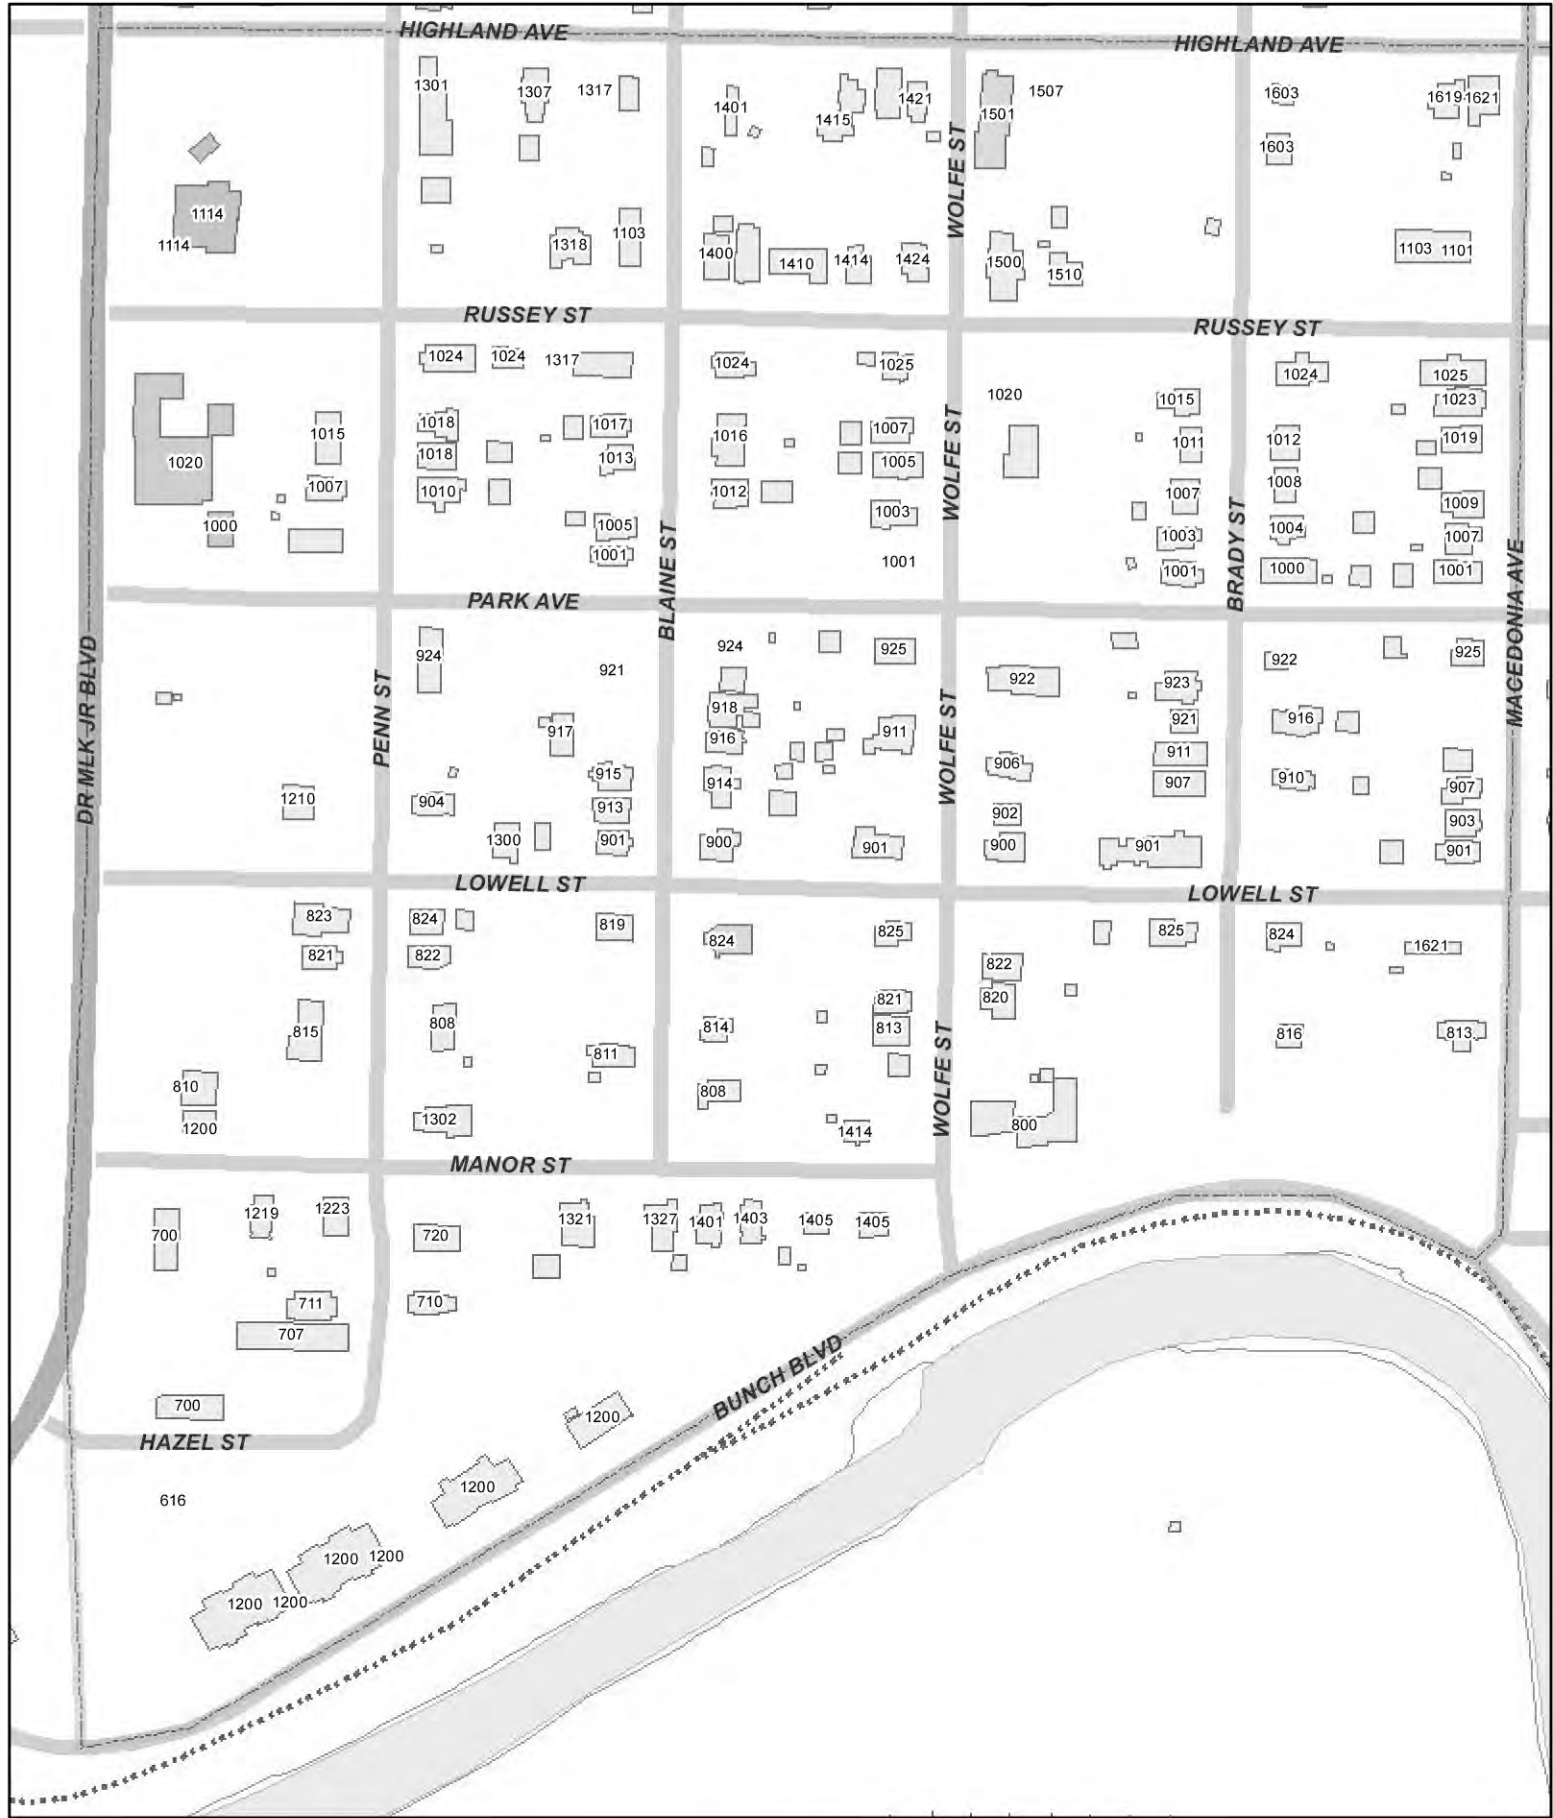

Area 3

Whitely Neighborhood

Map published:
Date: 7/26/2011
Time: 3:43:02 PM

GENTENNIAL AVE

KIRK ST

BUTLER ST

HIGHLAND AVE

MACEDONIA AVE

TURNER ST

ELGIN ST

BURNS ST

GAVIN ST

Area 4

Whitely Neighborhood

Map published:
Date: 7/26/2011
Time: 3:45:37 PM

DC GIS

Created using Delaware County's Geographic Information System (GIS)
Map features are graphic representations only, refer to plats, deeds and surveys for official information.

Area 5

Whitely Neighborhood

Area 7

Whitely Neighborhood