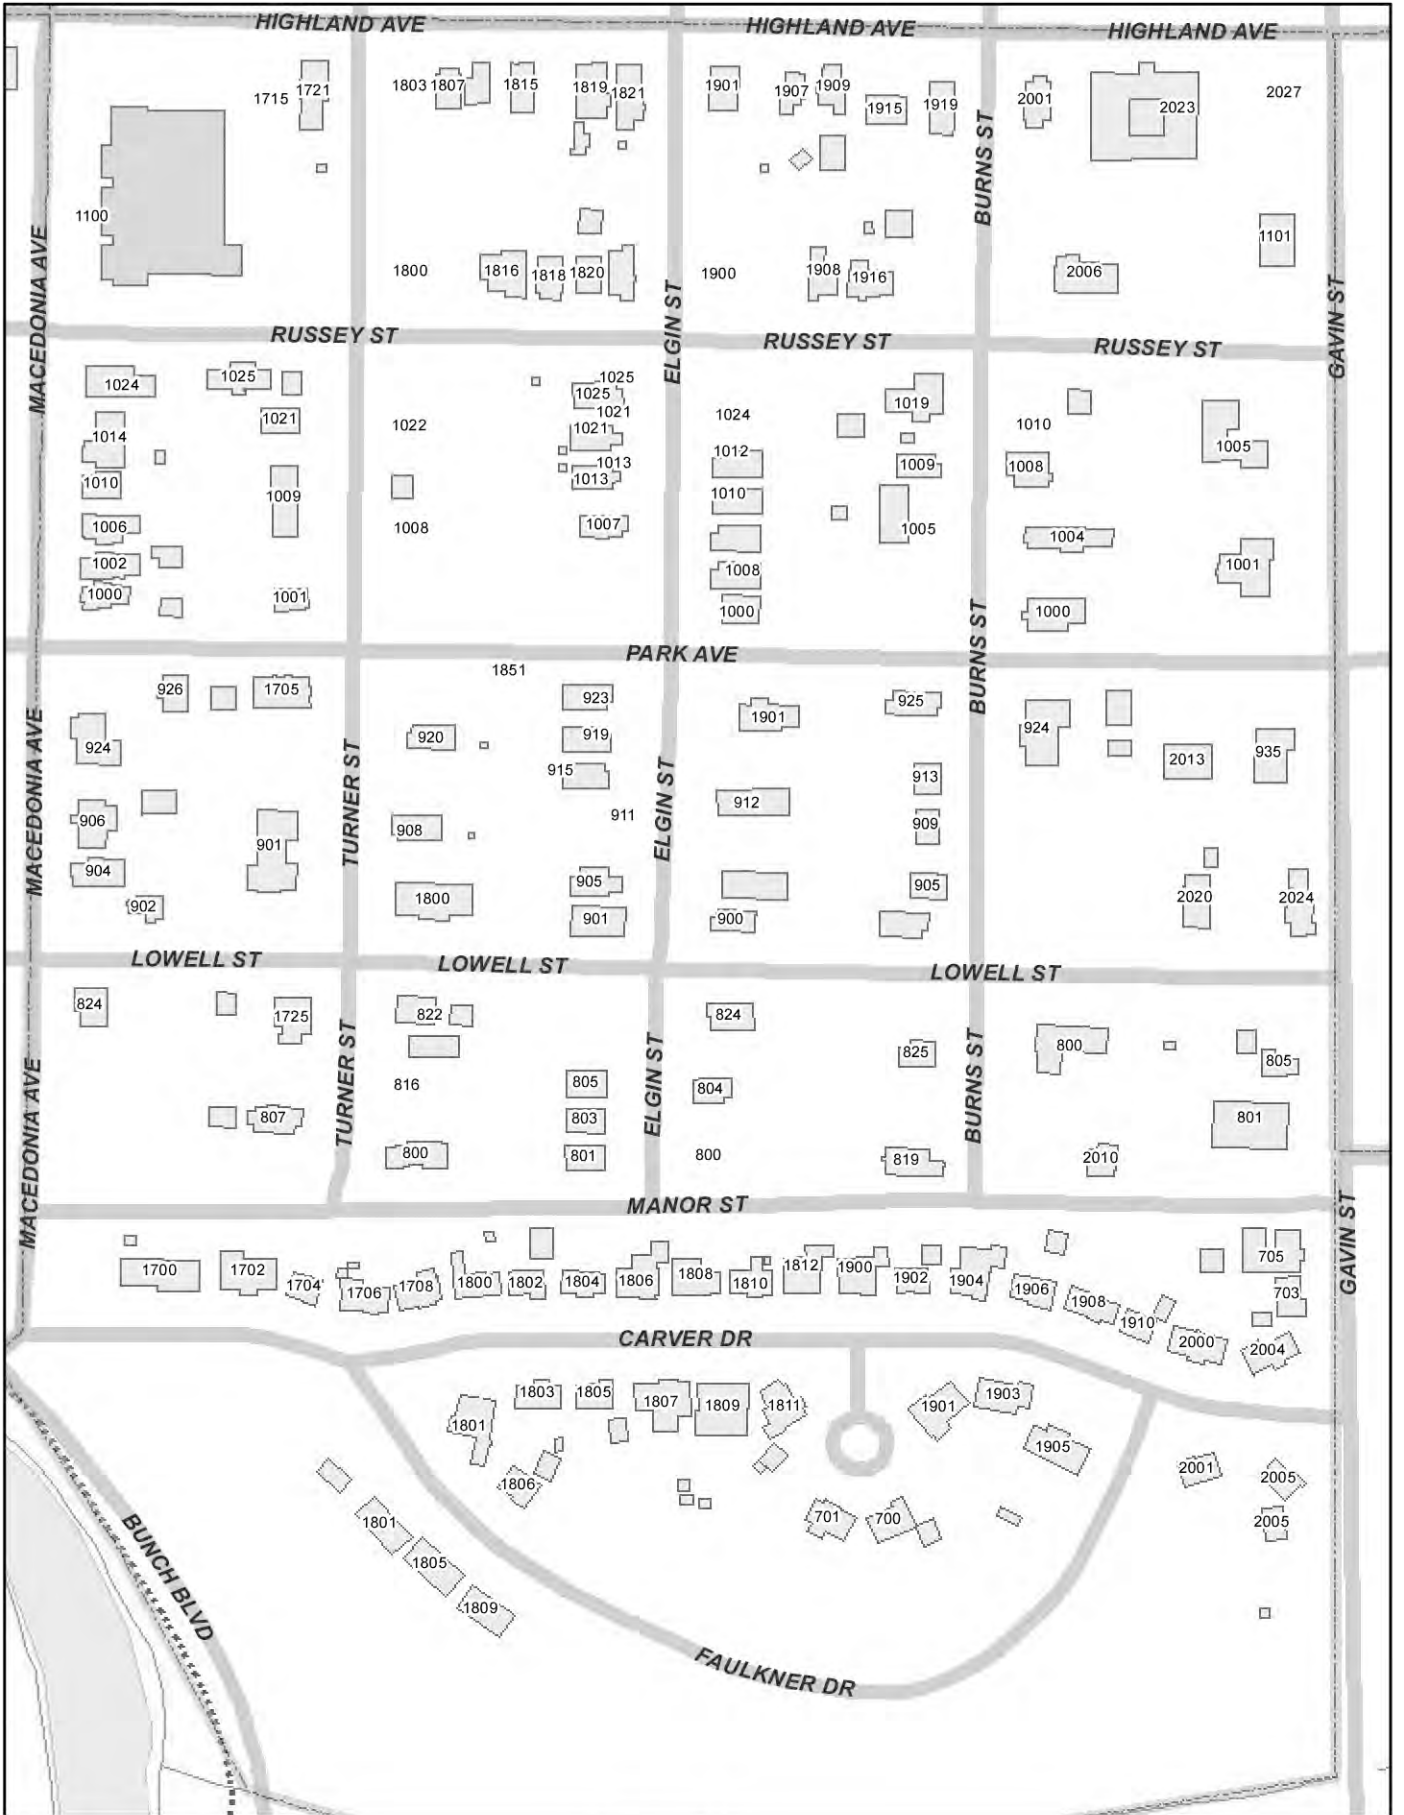

Area 6

Whitely Neighborhood

Map published:
Date: 7/26/2011
Time: 3:49:58 PM

DC GIS

MAPPING DELAWARE COUNTY AND THE CITY OF MUNICE

Delaware County Office of Geographic Information
Delaware County Building
100 W Main Street, Room 204
Muncie, Indiana 47305
765.213.1289
www.co.delaware.in.us